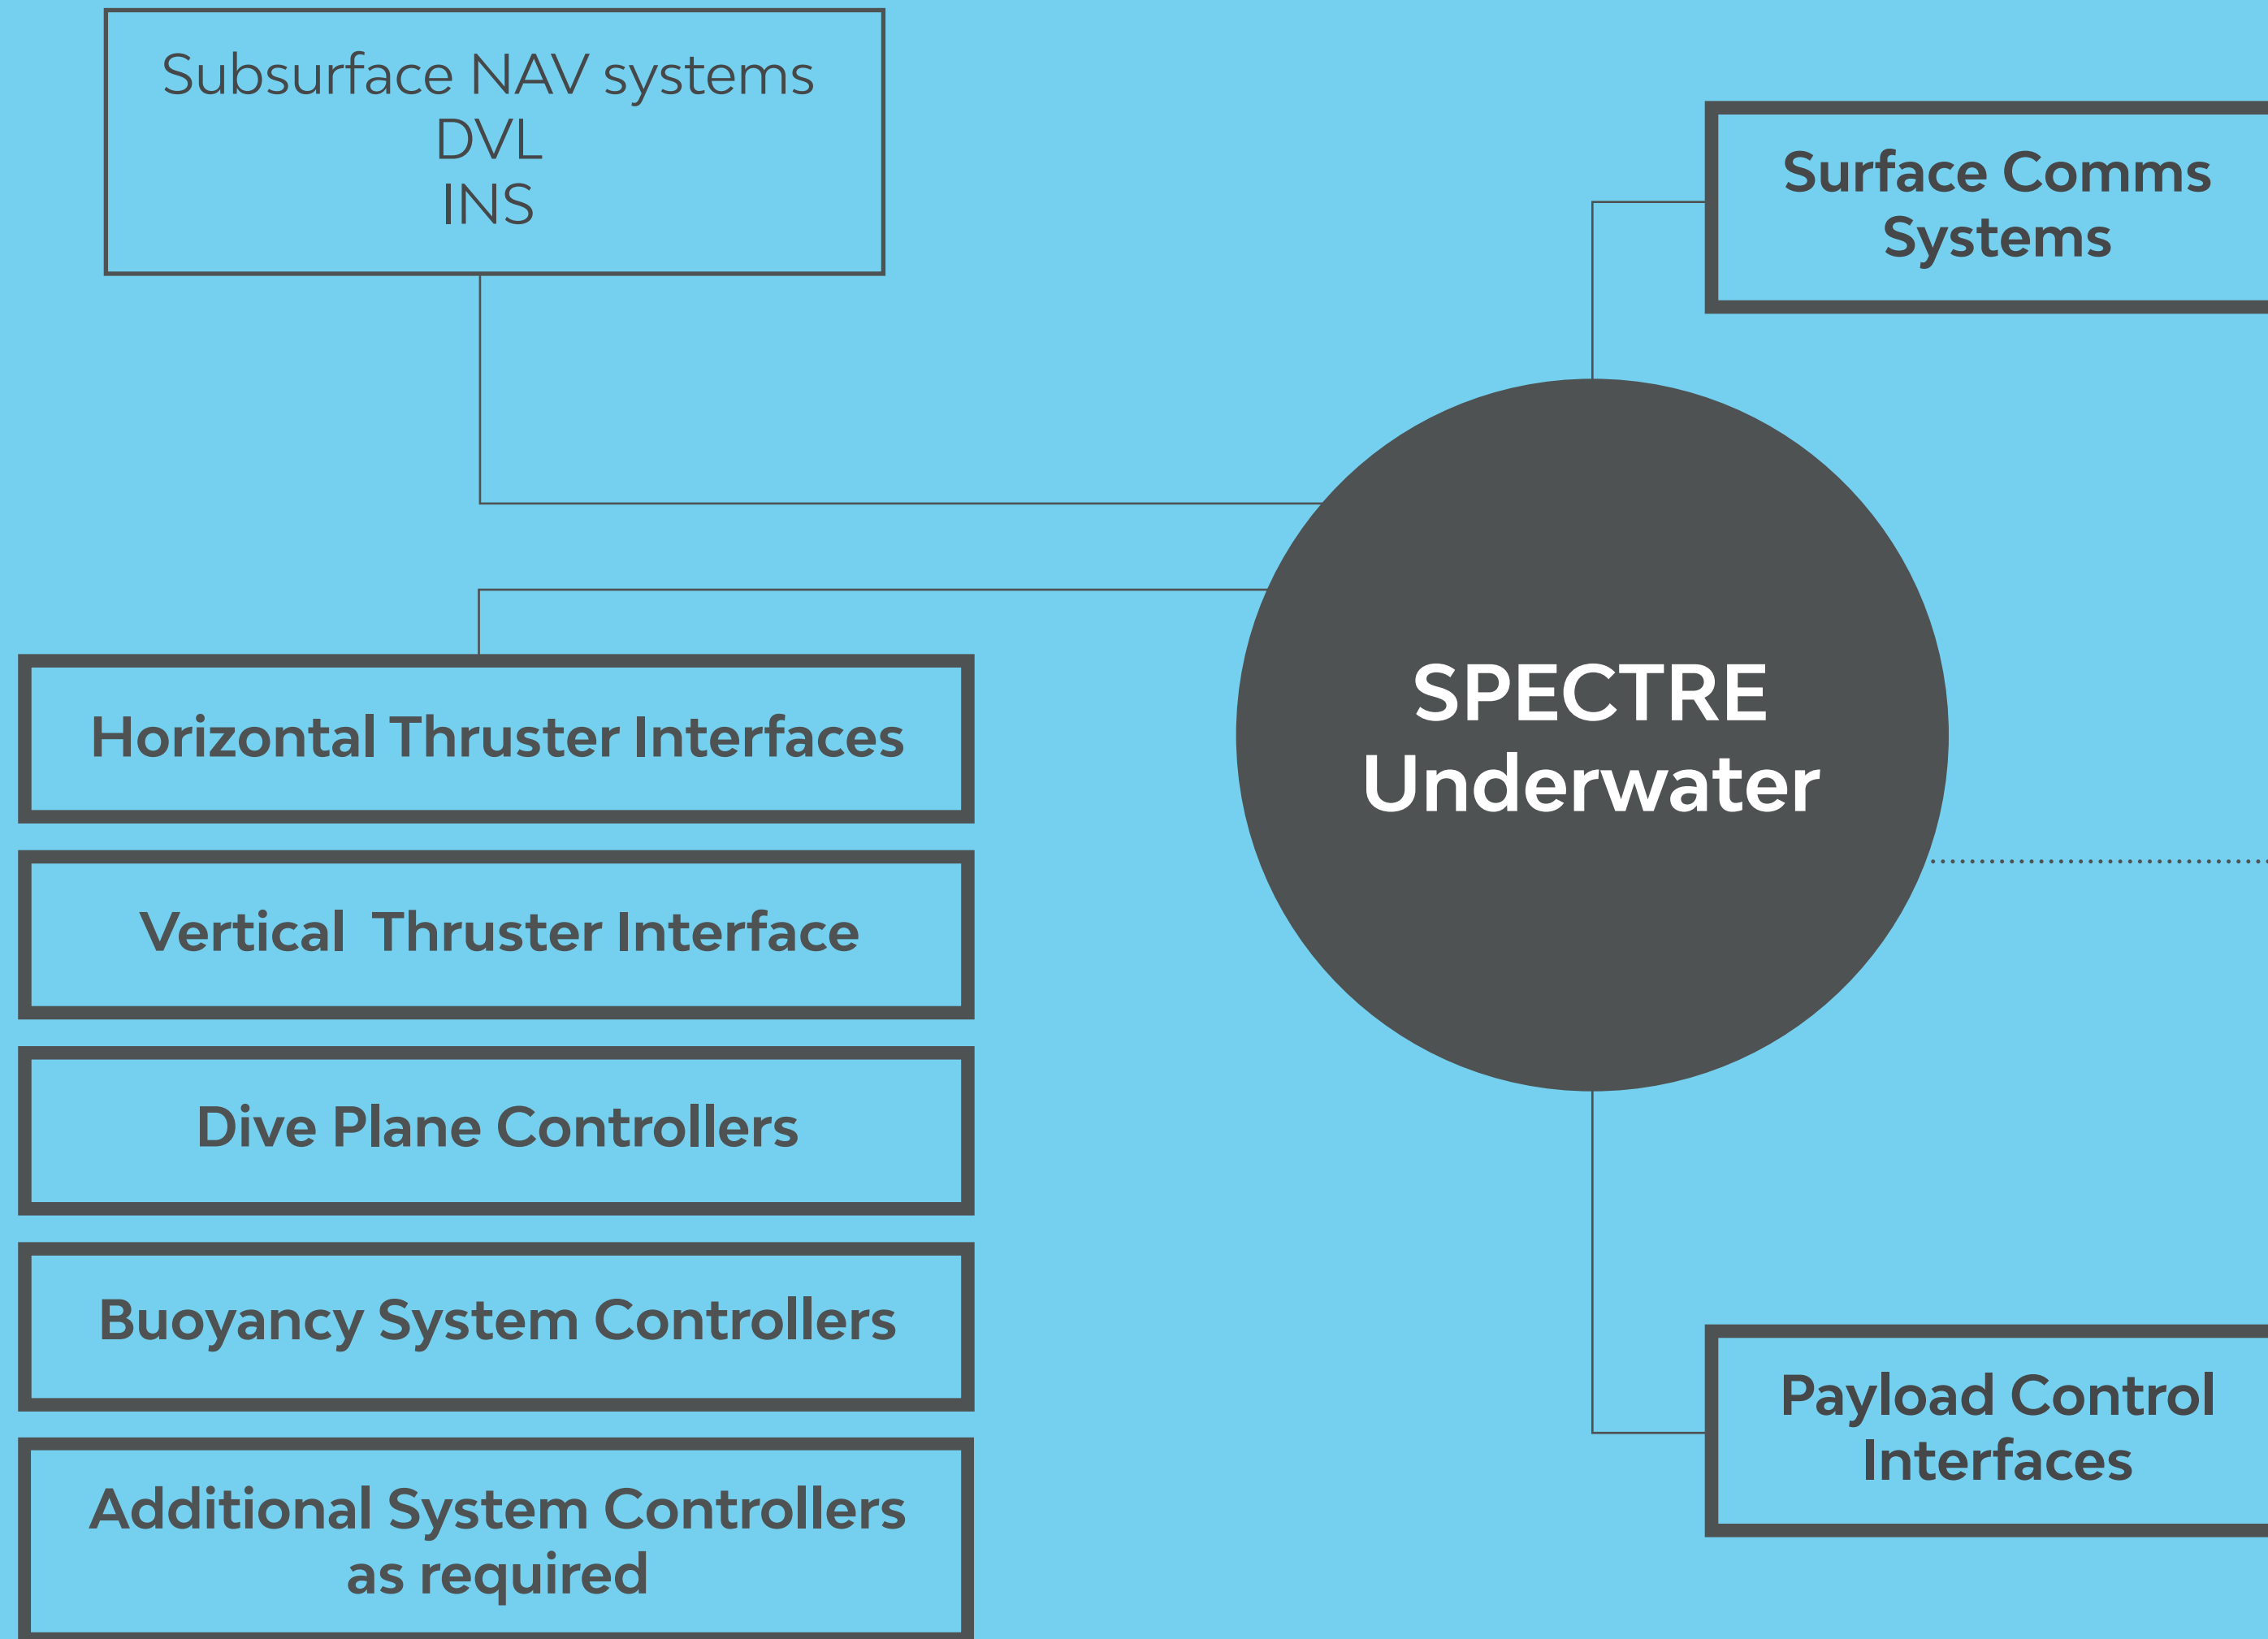

SUBSURFACE VEHICLES - ROV/AUV/UUV

VESSEL SIDE

SHORE SIDE

Remote Control Workstation

Joystick