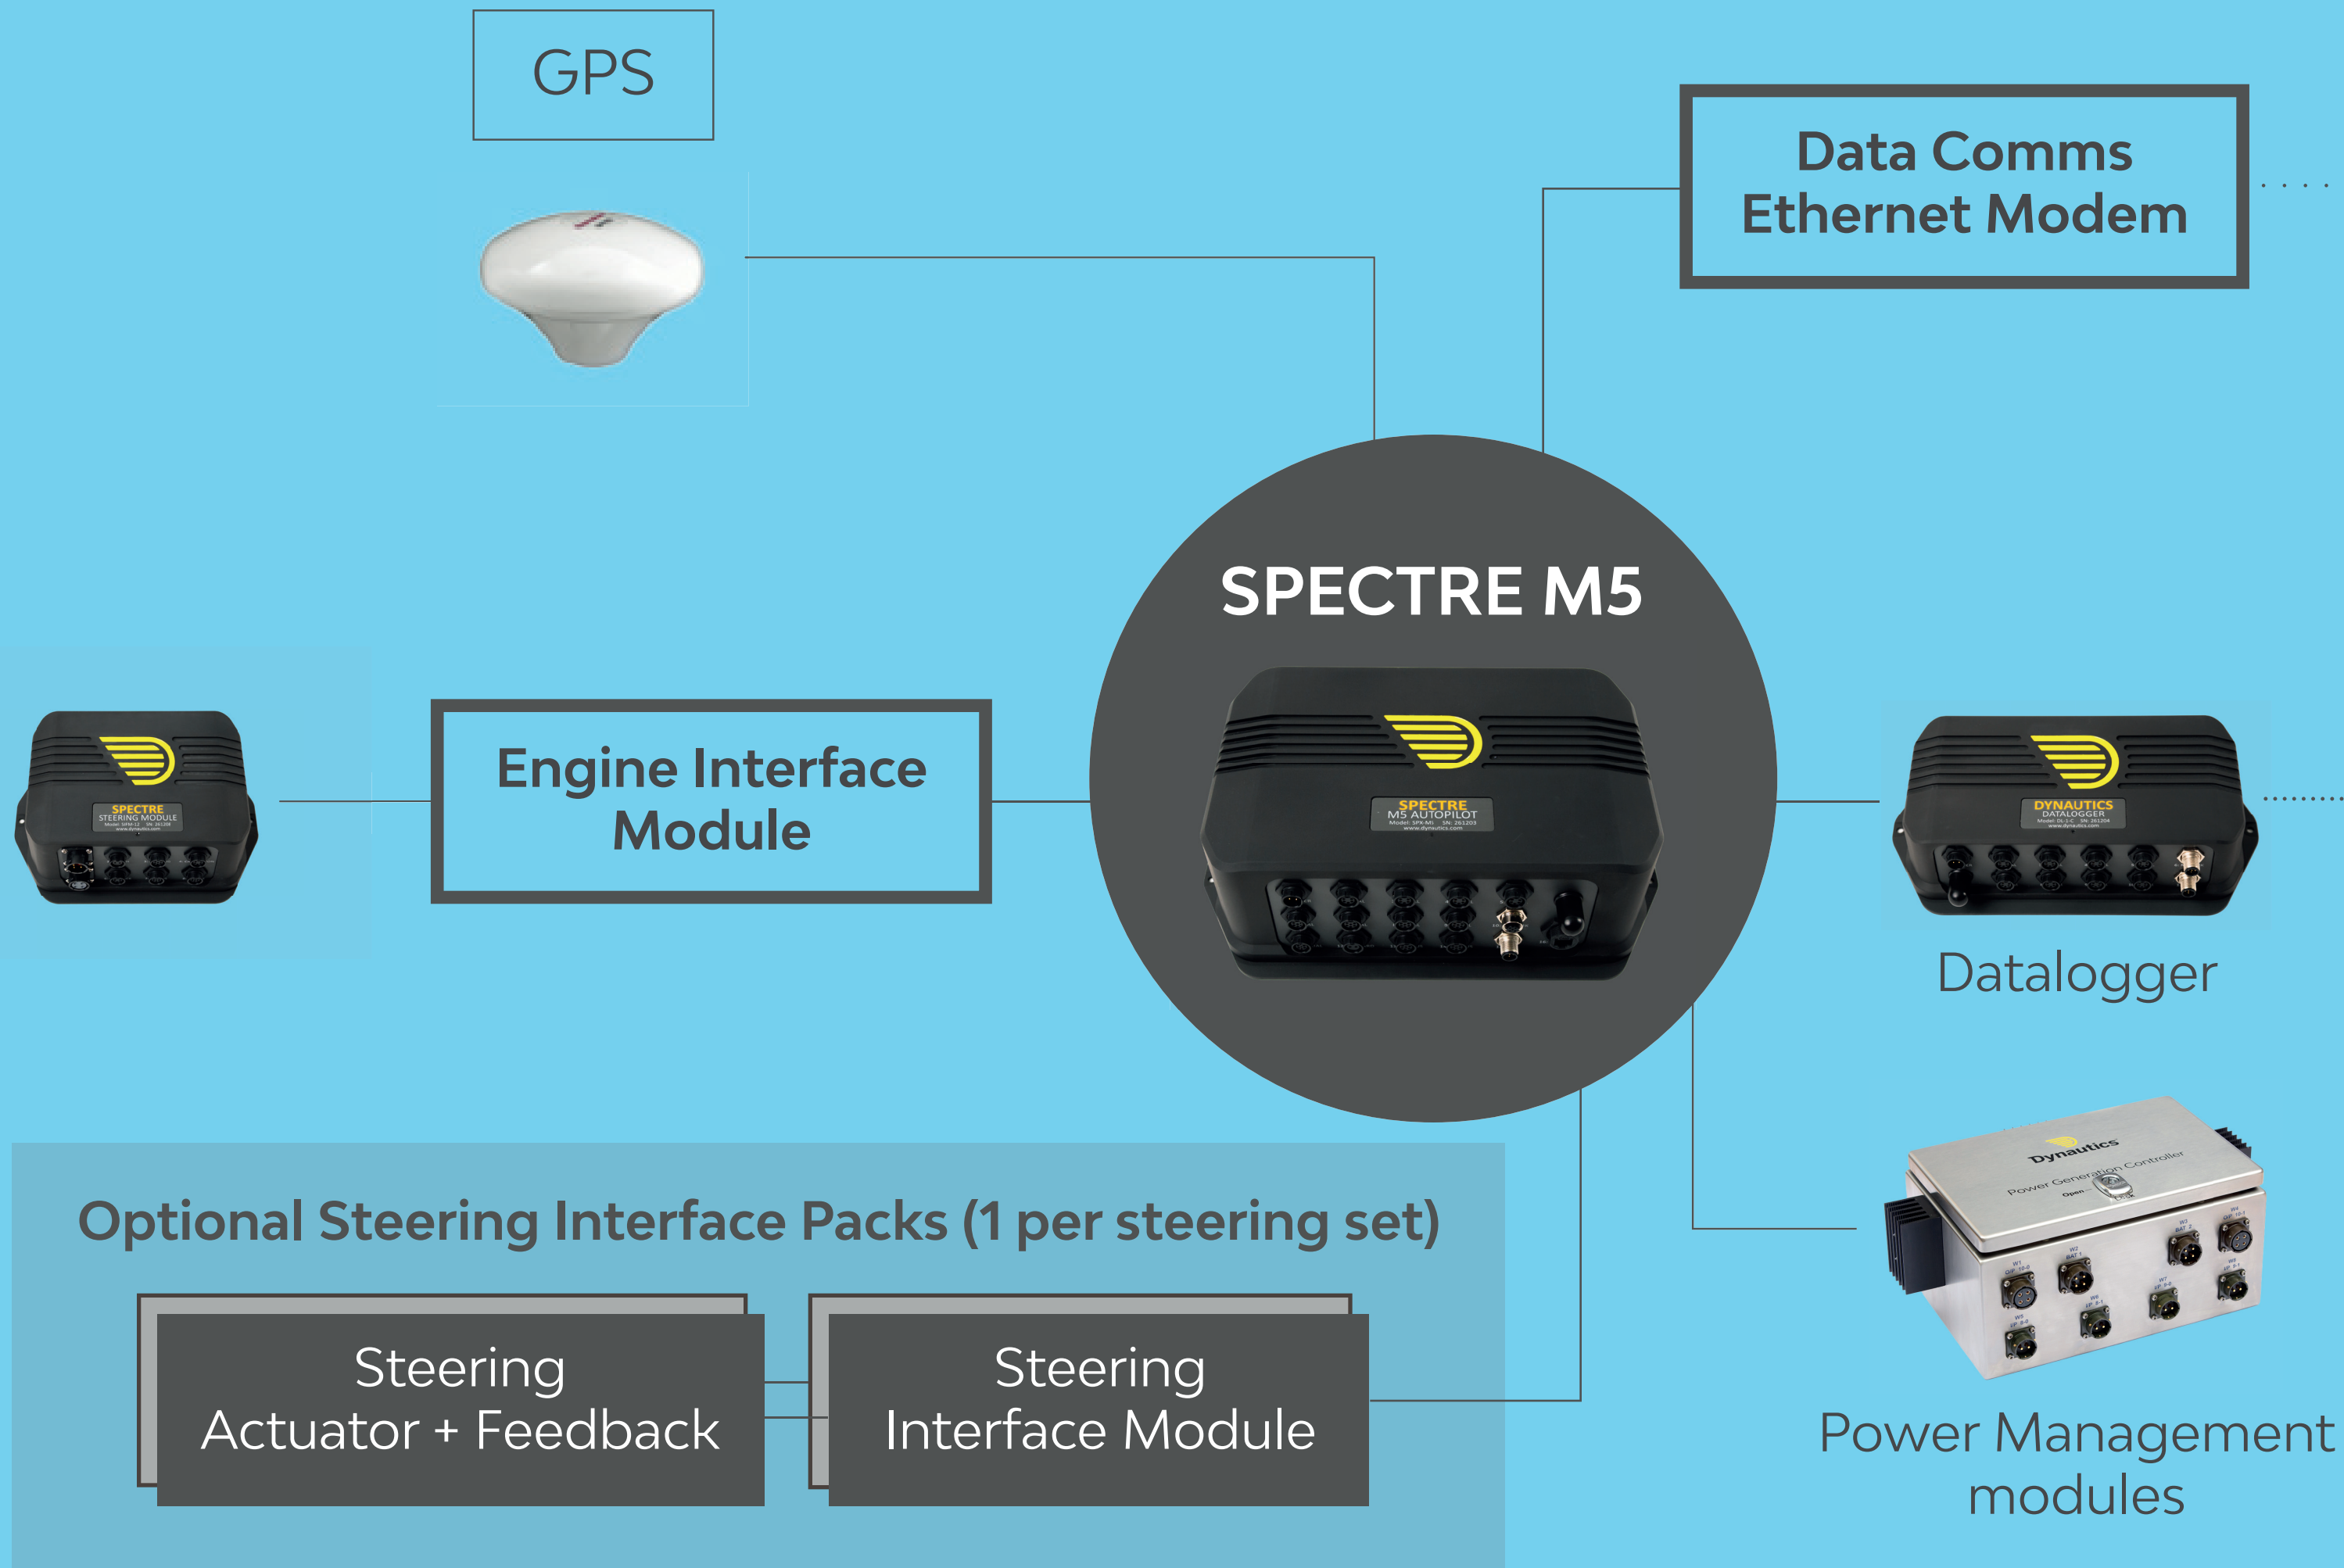

RHIBS and SMALL VESSELS

VESSEL SIDE

SHORE SIDE

Remote Control Workstation

Joystick