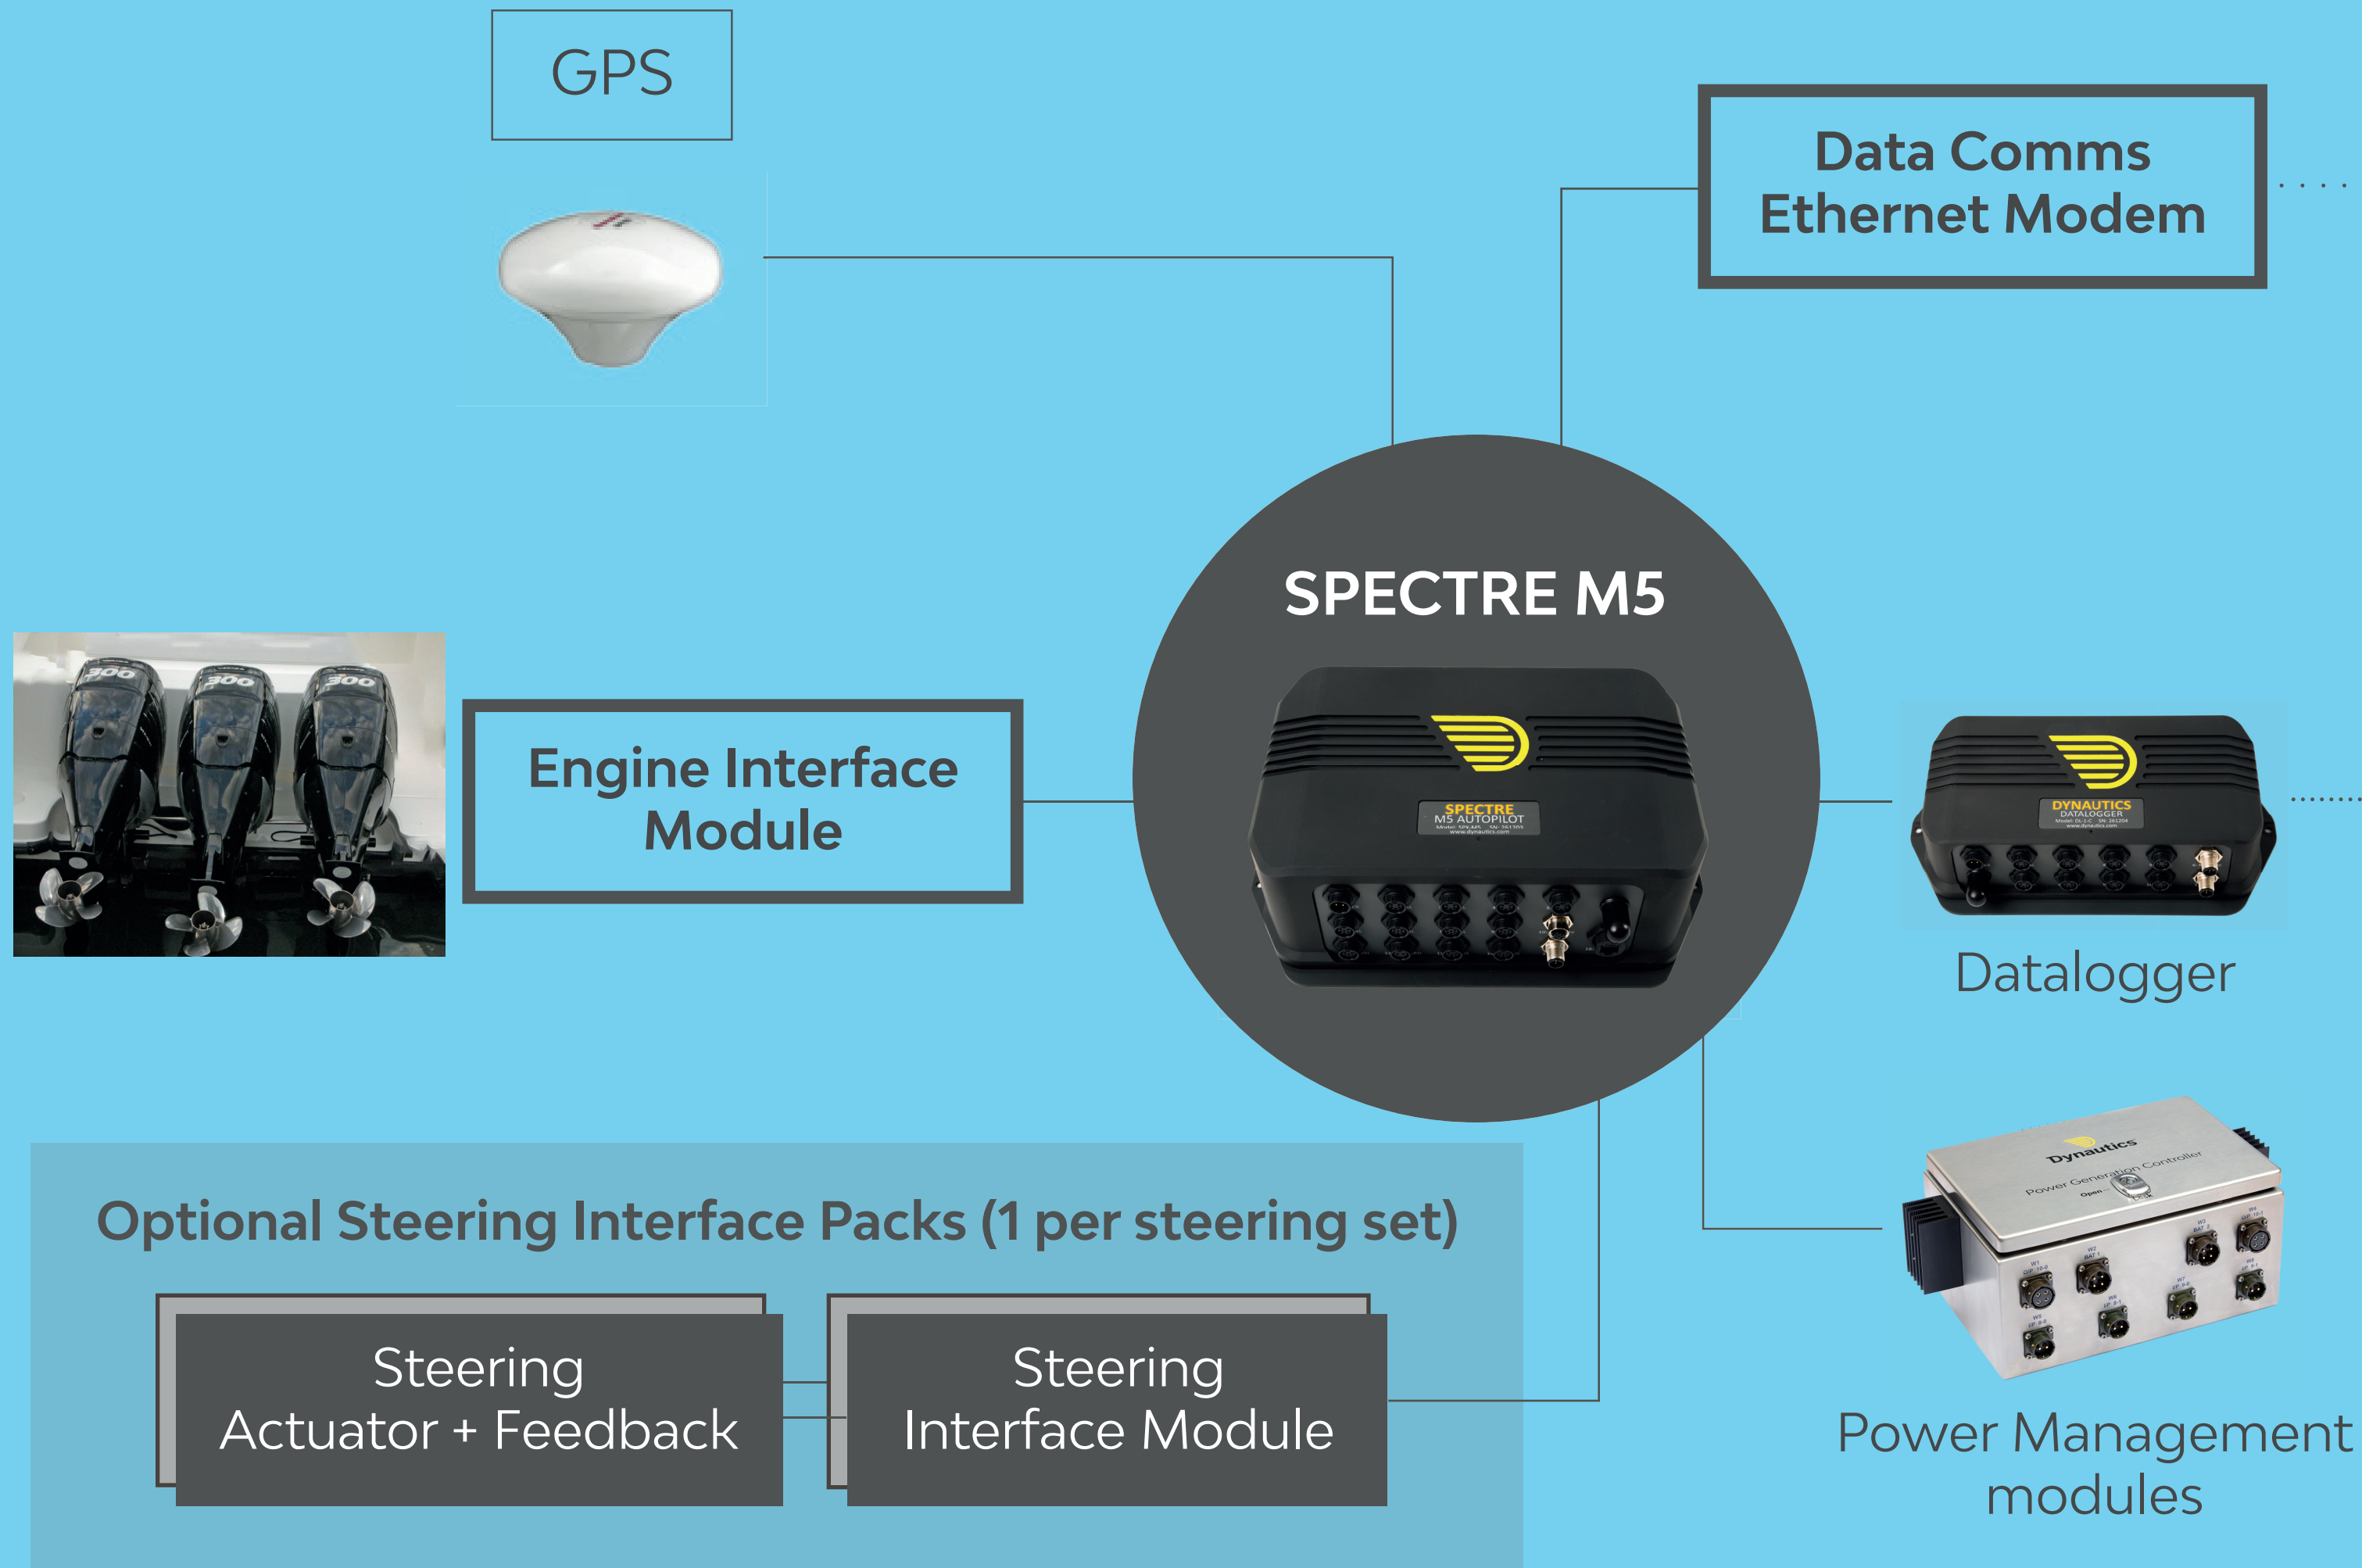

PATROL BOATS

VESSEL SIDE

SHORE SIDE

Remote Control Workstation

Joystick