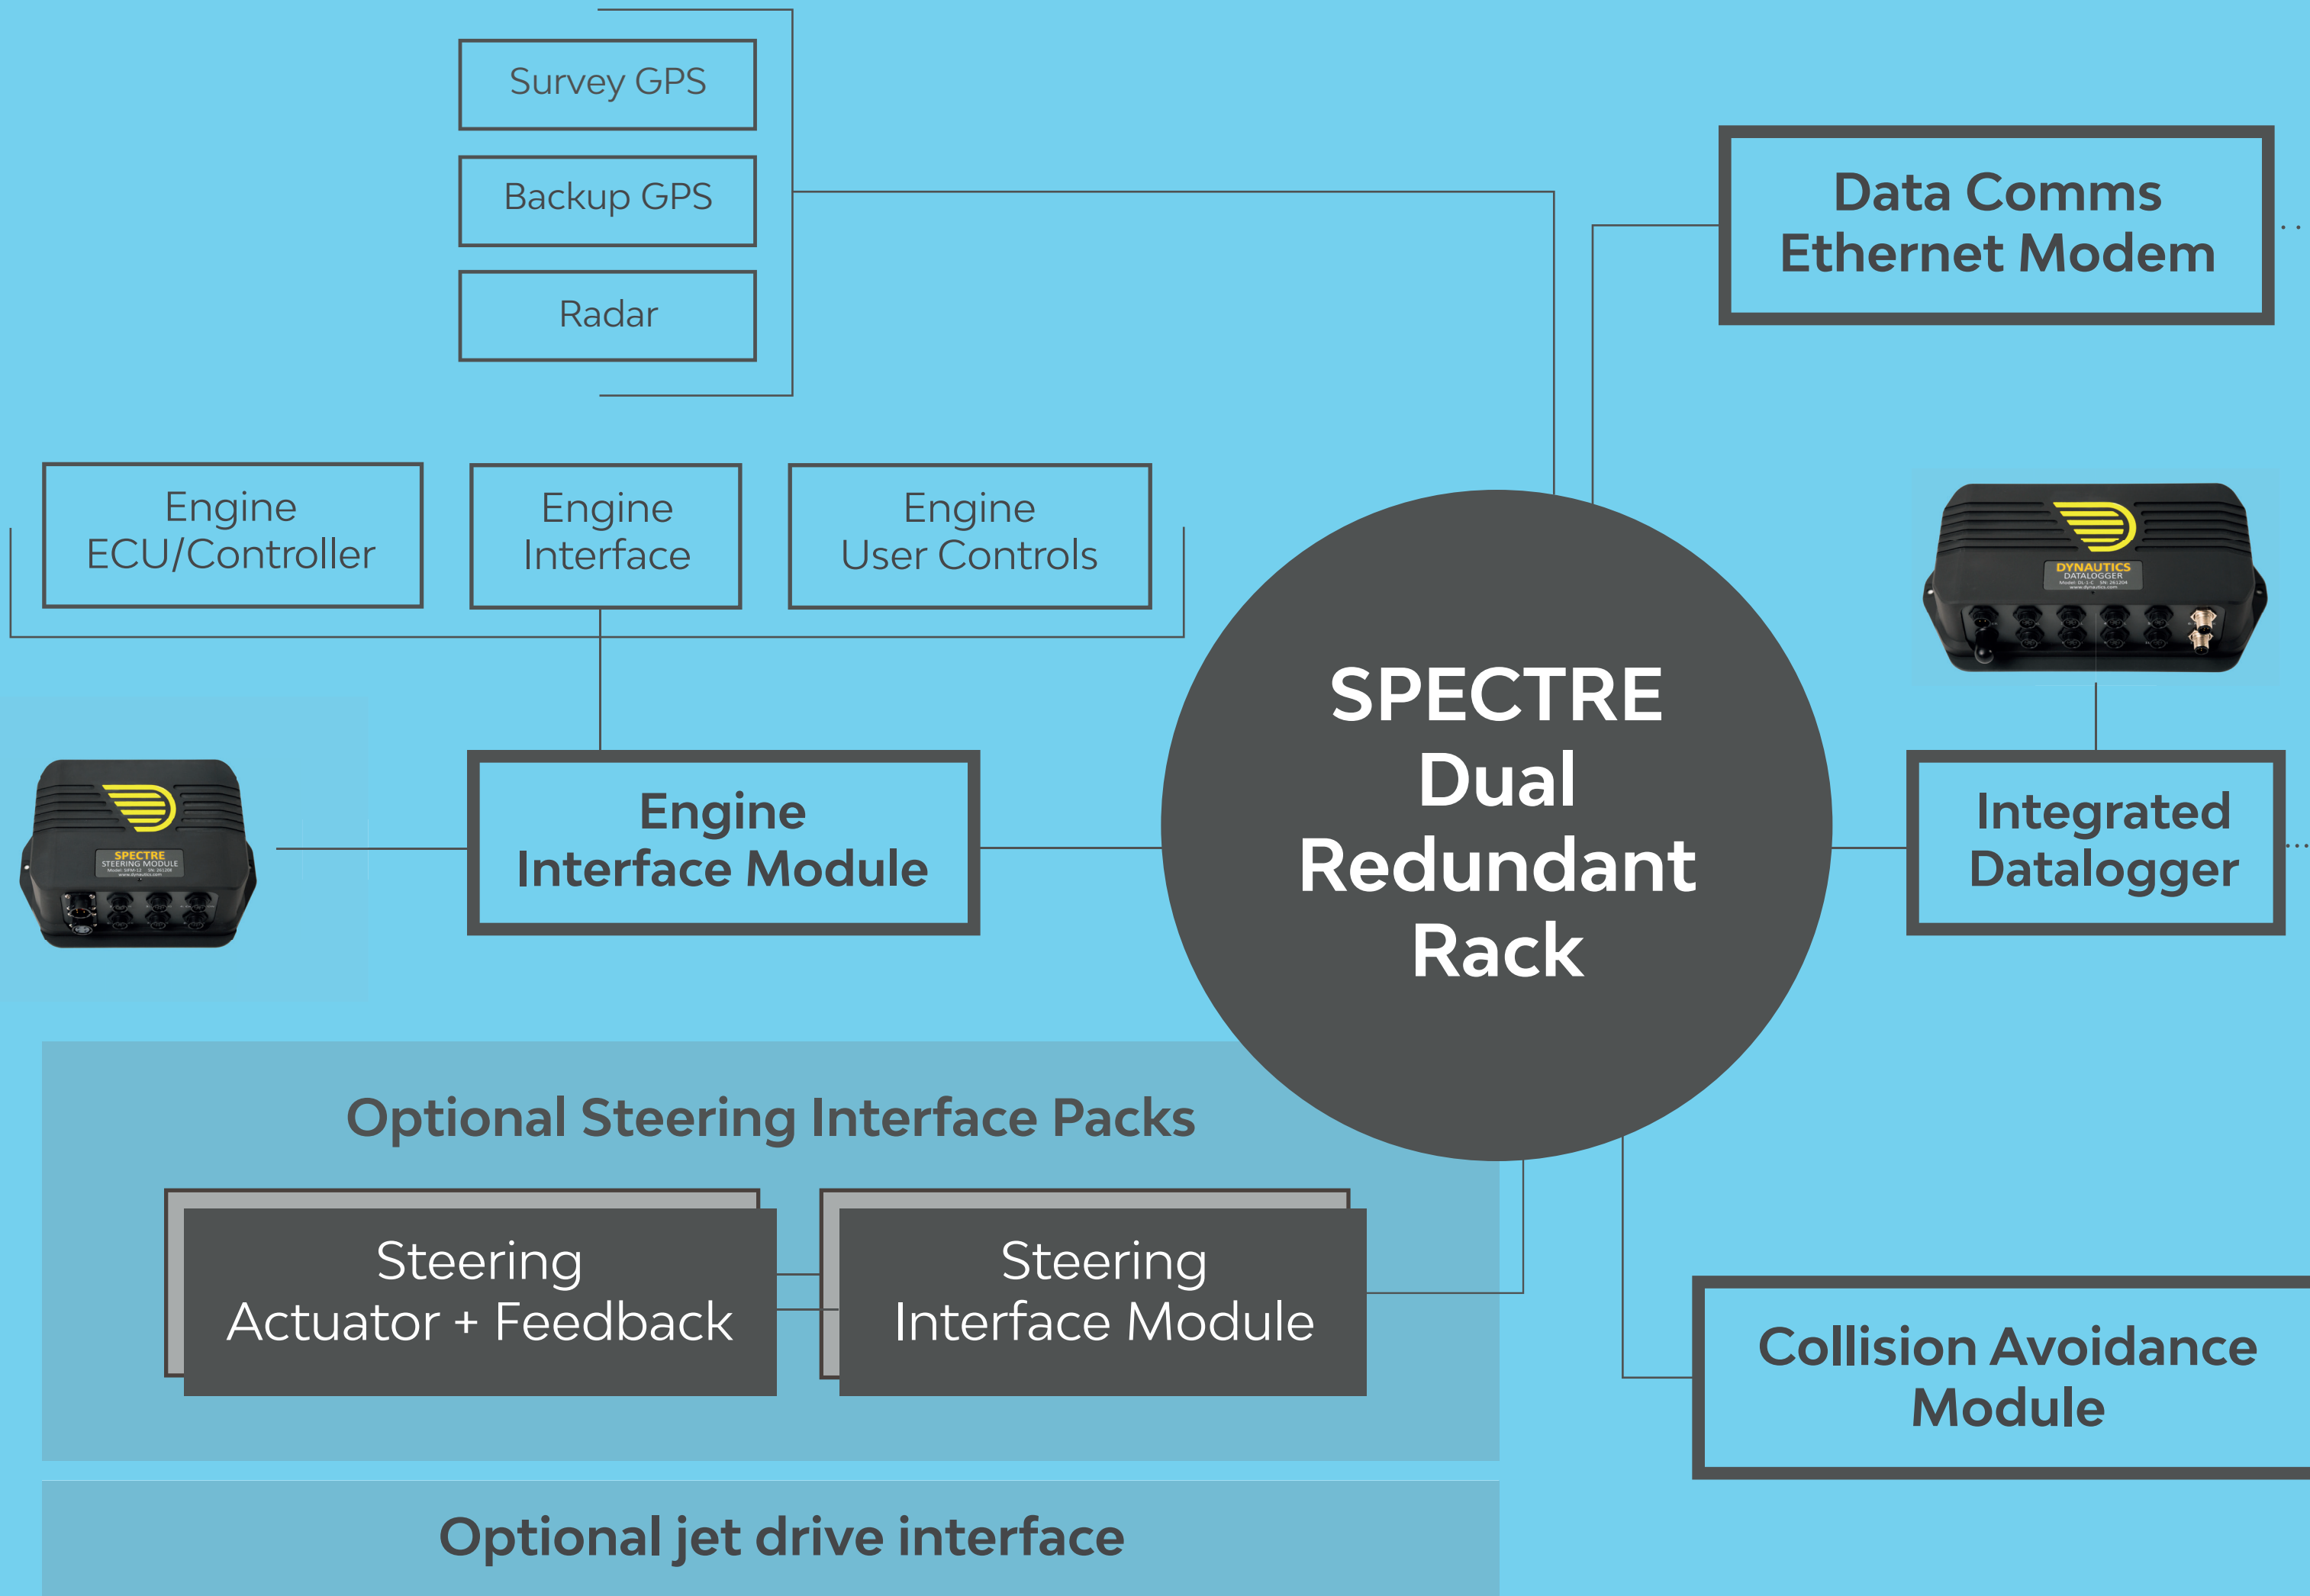

CUSTOM BOATS

VESSEL SIDE

SHORE SIDE

Remote Control Workstation

Joystick